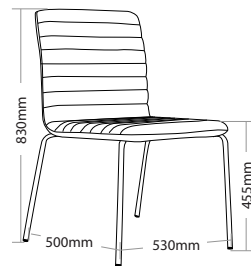

R6 BREAKOUT SEATING

SMOKE

FEATURES

- » Adjustable seat height with 4 star base, black base and black base with castors
- » Optional chrome 4 legs frame
- » Optional sled base chrome frame
- » Optional 700mm aluminium 4 star base
- » Optional timber legs with natural finish
- » Optional timber legs with black finish
- » Optional black base with or without castors
- » Fully upholstered
- » High density foam
- » Plywood shell
- » Available in local fabrics
- » Optional frame or base colour (please allow 5 more days)
- » Suitable for indoor use only
- » 5 year warranty
- » Weight limit is 130kg

INDOOR USE ONLY

X Do not use as a step ladder

BLACK BASE WITH CASTORS

Keep a permanent contact between base of chair and floor

Keep a permanent contact between base of chair and floor

SMOKE-4L

SMOKE-SB

SMOKE-AB

SMOKE-BL

SMOKE-NL

SMOKE-BB

SMOKE-BBC

SMOKE BREAKOUT SEATING

sydney office furniture
sydneyofficefurniture.com.au

SMOKE-4L

SMOKE-SB