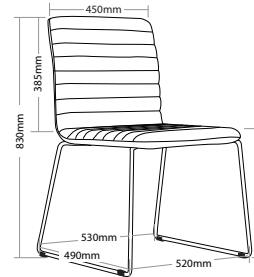

R6 BREAKOUT SEATING

SMOKE

FEATURES

- » Adjustable seat height with 4 star base, black base and black base with castors
- » Optional chrome 4 legs frame
- » Optional sled base chrome frame
- » Optional 700mm aluminium 4 star base
- » Optional timber legs with natural finish
- » Optional timber legs with black finish
- » Optional black base with or without castors
- » Fully upholstered
- » High density foam
- » Plywood shell
- » Available in local fabrics
- » Optional frame or base colour (please allow 5 more days)
- » Suitable for indoor use only
- » 5 year warranty
- » Weight limit is 130kg

INDOOR USE ONLY

X Do not use as a step ladder

BLACK BASE WITH CASTORS

Keep a permanent contact between base of chair and floor

Keep a permanent contact between base of chair and floor

SMOKE-4L

SMOKE-SB

SMOKE-AB

SMOKE-BL

SMOKE-NL

SMOKE-BB

SMOKE-BBC

SMOKE BREAKOUT SEATING

sydney office furniture
sydneyofficefurniture.com.au

SMOKE-4L

SMOKE-SB