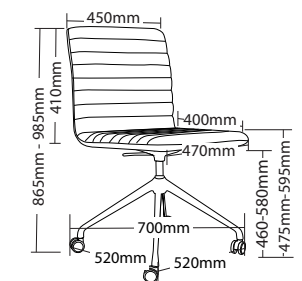

R6 BREAKOUT SEATING

SMOKE

FEATURES

- » Adjustable seat height with 4 star base, black base and black base with castors
- » Optional chrome 4 legs frame
- » Optional sled base chrome frame
- » Optional 700mm aluminium 4 star base
- » Optional timber legs with natural finish
- » Optional timber legs with black finish
- » Optional black base with or without castors
- » Fully upholstered
- » High density foam
- » Plywood shell
- » Available in local fabrics
- » Optional frame or base colour (please allow 5 more days)
- » Suitable for indoor use only
- » 5 year warranty
- » Weight limit is 130kg

INDOOR USE ONLY

X Do not use as a step ladder

BLACK BASE WITH CASTORS

Keep a permanent contact between base of chair and floor

Keep a permanent contact between base of chair and floor

SMOKE-4L

SMOKE-SB

SMOKE-AB

SMOKE-BL

SMOKE-NL

SMOKE-BB

SMOKE-BBC

SMOKE BREAKOUT SEATING

sydney office furniture
sydneyofficefurniture.com.au

SMOKE-4L

SMOKE-SB