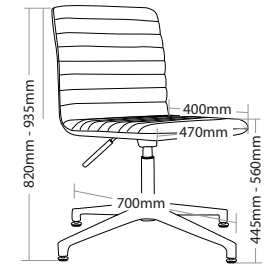

R6 BREAKOUT SEATING

SMOKE

FEATURES

- » Adjustable seat height with 4 star base, black base and black base with castors
- » Optional chrome 4 legs frame
- » Optional sled base chrome frame
- » Optional 700mm aluminium 4 star base
- » Optional timber legs with natural finish
- » Optional timber legs with black finish
- » Optional black base with or without castors
- » Fully upholstered
- » High density foam
- » Plywood shell
- » Available in local fabrics
- » Optional frame or base colour (please allow 5 more days)
- » Suitable for indoor use only
- » 5 year warranty
- » Weight limit is 130kg

INDOOR USE ONLY

X Do not use as a step ladder

BLACK BASE WITH CASTORS

Keep a permanent contact between base of chair and floor

Keep a permanent contact between base of chair and floor

SMOKE-4L

SMOKE-SB

SMOKE-AB

SMOKE-BL

SMOKE-NL

SMOKE-BB

SMOKE-BBC

SMOKE BREAKOUT SEATING

sydney office furniture
sydneyofficefurniture.com.au

SMOKE-4L

SMOKE-SB