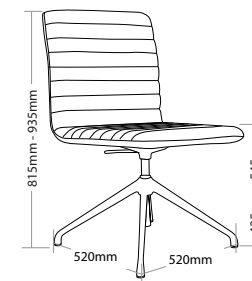

R6 BREAKOUT SEATING

SMOKE

FEATURES

- » Adjustable seat height with 4 star base, black base and black base with castors
- » Optional chrome 4 legs frame
- » Optional sled base chrome frame
- » Optional 700mm aluminium 4 star base
- » Optional timber legs with natural finish
- » Optional timber legs with black finish
- » Optional black base with or without castors
- » Fully upholstered
- » High density foam
- » Plywood shell
- » Available in local fabrics
- » Optional frame or base colour (please allow 5 more days)
- » Suitable for indoor use only
- » 5 year warranty
- » Weight limit is 130kg

INDOOR USE ONLY

X Do not use as a step ladder

BLACK BASE WITH CASTORS

Keep a permanent contact between base of chair and floor

Keep a permanent contact between base of chair and floor

SMOKE-4L

SMOKE-SB

SMOKE-AB

SMOKE-BL

SMOKE-NL

SMOKE-BB

SMOKE-BBC

SMOKE BREAKOUT SEATING

sydney office furniture
sydneyofficefurniture.com.au

SMOKE-4L

SMOKE-SB